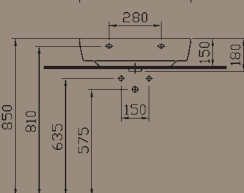

5373B003-0973