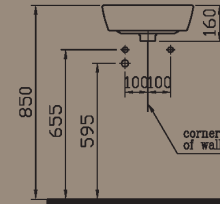

Corner basin, 40 cm.

5375B003-0999

5383B003-0156

Pedestal