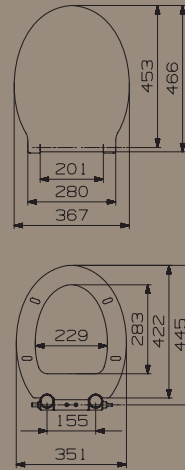

Toilet seat

60-003-009

(duroplast)
(soft-closing)

60-003-001

(duroplast)