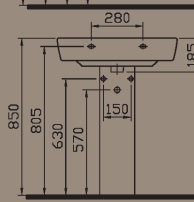

Washbasin, 65 cm.

5374B003-0001

5374B003-0973

(for countertop use)

5382B003-0156

Trap Cover

5383B003-0156

Pedestal