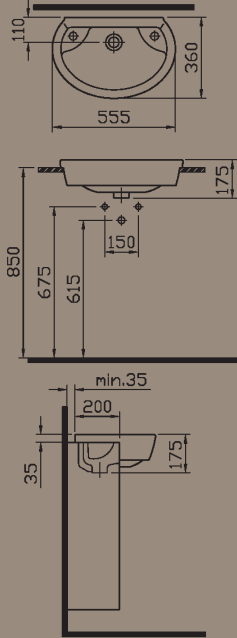

Towel bar (chrome plated brass)

Cloakroom basin, 36 cm.

5392B003-0012

(without tap hole)

5392B003-0028

(tap hole on the left side)

5392B003-0029

(tap hole on the right side)

Washbasin, 65 cm.

5374B003-0001

5374B003-0973

(for countertop use)

5382B003-0156

Trap Cover

5383B003-0156

Pedestal

Semi-recessed basin, 55 cm.

5376B003-0001

Semi-recessed basin, 55 cm.
(short projection)

5393B003-0028
(tap hole on the left side)

5393B003-0029
(tap hole on the right side)

Asymmetrical washbasin left,
60 x 43 cm.

5378B003-0999

5383B003-0156 340-1420
Pedestal Towel bar
(chrome plated brass)

Asymmetrical washbasin right,
60 x 43 cm.

5377B003-0999

5383B003-0156 340-1420
Pedestal Towel bar
(chrome plated brass)

Water
Conservation