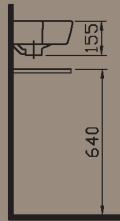

Water
Conservation

Sunrise floor-standing WC pan with 2.5/4 lt dual flush function, provides water conservation just like the wall-hung WC pan.

NOA DESIGN

Sunrise line is the latest product of Vitra's highly fruitful collaboration with NOA Design Group. Enhanced by a wealth of smart details, and complemented with Vitra Slope faucets, Sunrise offers a full product range true to Vitra's complete bathroom concept, designed to transform your bathroom into a bright spot of attraction.

Cloakroom basin, 50 cm.

5370B003-0012

(without tap hole)

5370B003-0028

(tap hole on the left side)

5370B003-0029

(tap hole on the right side)

340-1410