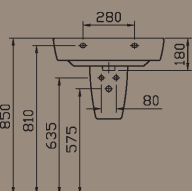

Washbasin, 60 cm.

5373B003-0001

5373B003-0973

(for countertop use)

5382B003-0156

Trap Cover

5383B003-0156

Pedestal