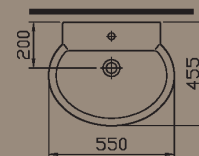

Semi-recessed basin, 55 cm.

5376B003-0001

Semi-recessed basin, 55 cm.
(short projection)

5393B003-0028
(tap hole on the left side)

5393B003-0029
(tap hole on the right side)

Asymmetrical washbasin left,
60 x 43 cm.