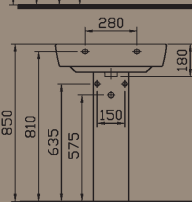

Washbasin, 60 cm.

5373B003-0001

5373B003-0973

(for countertop use)

5382B003-0156

Trap Cover

5383B003-0156

Pedestal