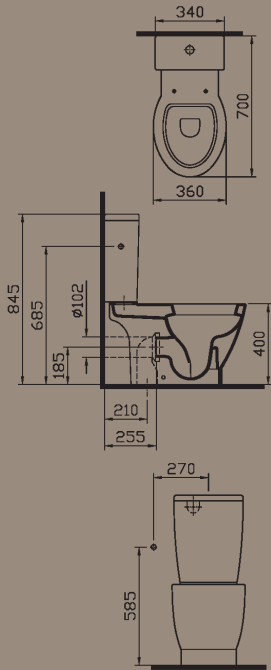

Towel bar (chrome plated brass)

Cloakroom basin, 36 cm.

5392B003-0012

(without tap hole)

5392B003-0028

(tap hole on the left side)

5392B003-0029

(tap hole on the right side)

Semi-recessed basin, 55 cm.

5376B003-0001

Semi-recessed basin, 55 cm.
(short projection)

5393B003-0028
(tap hole on the left side)

5393B003-0029
(tap hole on the right side)

Asymmetrical washbasin left,
60 x 43 cm.

Close coupled WC, open back

5389B003-0313

5390B003-0107 Cistern (bottom inlet)
5390B003-5450 Cistern (bottom inlet) (dual flush cistern mechanism is included)

Water Conservation

2.5 / 4 lt

Close coupled WC, open back

5389B003-0313

5390B003-0312 5390B003-5451

Cistern
(side inlet)

Cistern (side inlet)
(dual flush cistern
mechanism is included)

Wall-hung bidet

5386B003-0288

(without side holes)

5386B003-0290