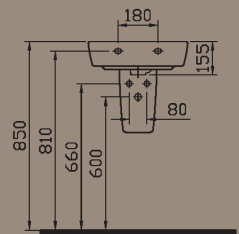

Towel bar (chrome plated brass)

Cloakroom basin, 36 cm.

5392B003-0012

(without tap hole)

5392B003-0028

(tap hole on the left side)

5392B003-0029

(tap hole on the right side)

340-1410

Towel bar (chrome plated brass)

Corner basin, 40 cm.

5375B003-0999

5383B003-0156

Pedestal

5371B003-0973

Cloakroom basin, 45 cm.