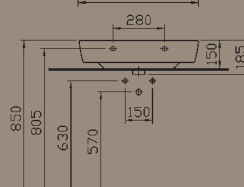

5374B003-0973