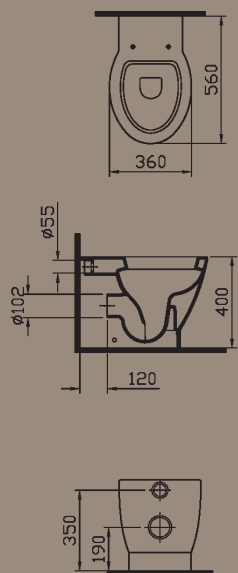

Floor standing WC

5385B003-0075

*(compatible with 733-xxxx
concealed cisterns)*