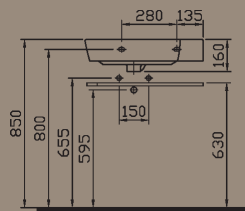

Semi-recessed basin, 55 cm.

5376B003-0001

Semi-recessed basin, 55 cm.
(short projection)

5393B003-0028
(tap hole on the left side)

5393B003-0029
(tap hole on the right side)

Asymmetrical washbasin left,
60 x 43 cm.