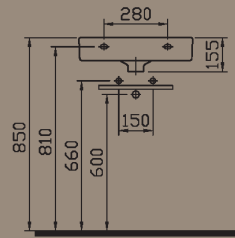

Cloakroom basin, 50 cm.

5370B003-0012

(without tap hole)

5370B003-0028

(tap hole on the left side)

5370B003-0029

(tap hole on the right side)

340-1410