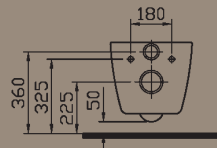

Wall-hung WC pan

5384B003-0075
(compatible with 733-xxxx
concealed cisterns)