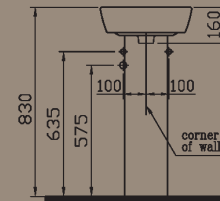

Corner basin, 40 cm.

5375B003-0999

5383B003-0156

Pedestal