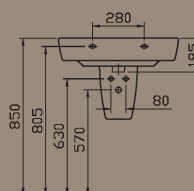

Washbasin, 65 cm.

5374B003-0001

5374B003-0973

(for countertop use)

5382B003-0156

Trap Cover

5383B003-0156

Pedestal