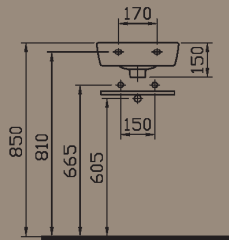

Cloakroom basin, 50 cm.

5370B003-0012

(without tap hole)

5370B003-0028

(tap hole on the left side)

5370B003-0029

(tap hole on the right side)

340-1410

Towel bar (chrome plated brass)

Cloakroom basin, 36 cm.

5392B003-0012

(without tap hole)

5392B003-0028

(tap hole on the left side)

5392B003-0029

(tap hole on the right side)

Semi-recessed basin, 55 cm.

5376B003-0001

Semi-recessed basin, 55 cm.
(short projection)

5393B003-0028
(tap hole on the left side)

5393B003-0029
(tap hole on the right side)

Asymmetrical washbasin left,
60 x 43 cm.