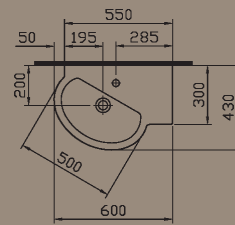

Semi-recessed basin, 55 cm.

5376B003-0001

Semi-recessed basin, 55 cm.
(short projection)

5393B003-0028
(tap hole on the left side)

5393B003-0029
(tap hole on the right side)

Asymmetrical washbasin left,
60 x 43 cm.