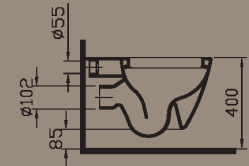

Wall-hung WC pan

5384B003-0075
(compatible with 733-xxxx
concealed cisterns)