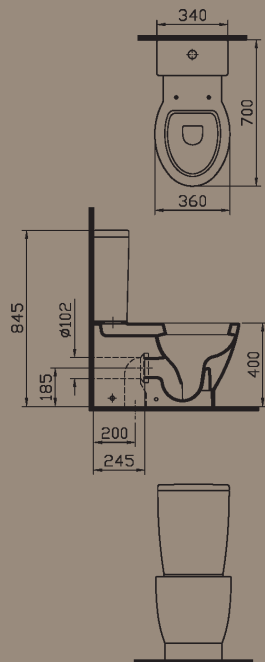

Towel bar (chrome plated brass)

Cloakroom basin, 36 cm.

5392B003-0012

(without tap hole)

5392B003-0028

(tap hole on the left side)

5392B003-0029

(tap hole on the right side)

Semi-recessed basin, 55 cm.

5376B003-0001

Semi-recessed basin, 55 cm.
(short projection)

5393B003-0028
(tap hole on the left side)

5393B003-0029
(tap hole on the right side)

Asymmetrical washbasin left,
60 x 43 cm.

5378B003-0999

5383B003-0156 340-1420
Pedestal Towel bar
(chrome plated brass)

Asymmetrical washbasin right,
60 x 43 cm.

5377B003-0999

5383B003-0156 340-1420
Pedestal Towel bar
(chrome plated brass)

Water
Conservation

2.5 / 4 lt

Wall-hung WC pan

5384B003-0075
(compatible with 733-xxxx
concealed cisterns)

Floor standing WC

5385B003-0075

*(compatible with 733-xxxx
concealed cisterns)*

Close coupled WC, back-to-wall

5388B003-0096