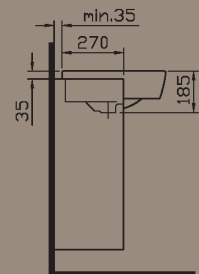

Washbasin, 65 cm.

5374B003-0001

5374B003-0973

(for countertop use)

5382B003-0156

Trap Cover

5383B003-0156

Pedestal

Semi-recessed basin, 55 cm.

5376B003-0001

Semi-recessed basin, 55 cm.
(short projection)

5393B003-0028
(tap hole on the left side)

5393B003-0029
(tap hole on the right side)

Asymmetrical washbasin left,
60 x 43 cm.