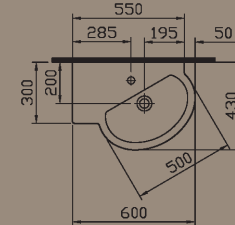

Asymmetrical washbasin right,
60 x 43 cm.

5377B003-0999

5383B003-0156 340-1420
Pedestal Towel bar
(chrome plated brass)

Water
Conservation

2.5 / 4 lt