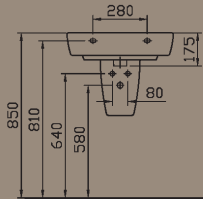

5371B003-0001

5371B003-0973

(for countertop use)

5381B003-0156

Trap cover (small)

5372B003-0973

Washbasin, 55 cm.

5372B003-0001