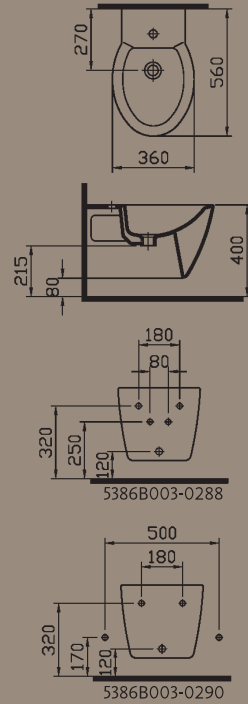

Semi-recessed basin, 55 cm.

5376B003-0001

Semi-recessed basin, 55 cm.
(short projection)

5393B003-0028
(tap hole on the left side)

5393B003-0029
(tap hole on the right side)

Asymmetrical washbasin left,
60 x 43 cm.

5390B003-0107 Cistern (bottom inlet)
5390B003-5450 Cistern (bottom inlet) (dual flush cistern mechanism is included)

Close coupled WC, back-to-wall

5388B003-0585

5390B003-0312 Cistern (side inlet)
5390B003-5451 Cistern (side inlet) (dual flush cistern mechanism is included)

Close coupled WC, open back

5389B003-0313

5390B003-0107 Cistern (bottom inlet)
5390B003-5450 Cistern (bottom inlet) (dual flush cistern mechanism is included)

Water Conservation

2.5 / 4 lt

Close coupled WC, open back

5389B003-0313

5390B003-0312 5390B003-5451

Cistern
(side inlet)

Cistern (side inlet)
(dual flush cistern
mechanism is included)

Wall-hung bidet

5386B003-0288

(without side holes)

5386B003-0290