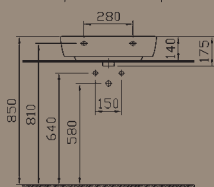

5372B003-0973