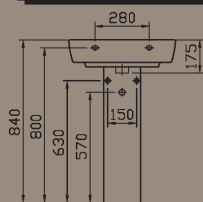

Washbasin, 55 cm.

5372B003-0001

5372B003-0973

(for countertop use)

5382B003-0156

Trap Cover

5383B003-0156

Pedestal