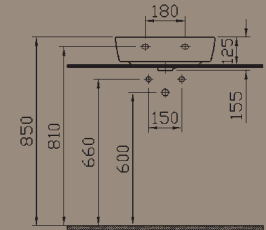

340-1410

Towel bar (chrome plated brass)

Corner basin, 40 cm.

5375B003-0999

5383B003-0156

Pedestal

5371B003-0973

Cloakroom basin, 45 cm.