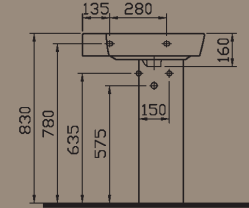

Asymmetrical washbasin right,
60 x 43 cm.

5377B003-0999

5383B003-0156 340-1420
Pedestal Towel bar
(chrome plated brass)

Water
Conservation

2.5 / 4 lt