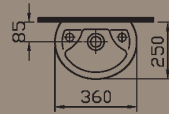

Cloakroom basin, 50 cm.

5370B003-0012

(without tap hole)

5370B003-0028

(tap hole on the left side)

5370B003-0029

(tap hole on the right side)

340-1410

Towel bar (chrome plated brass)

Cloakroom basin, 36 cm.

5392B003-0012

(without tap hole)

5392B003-0028

(tap hole on the left side)

5392B003-0029

(tap hole on the right side)