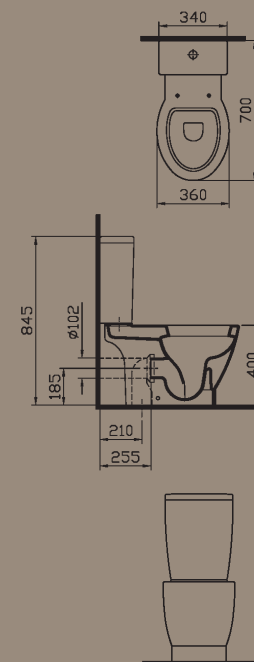

Close coupled WC, open back

5389B003-0313

5390B003-0107 Cistern (bottom inlet)
5390B003-5450 Cistern (bottom inlet) (dual flush cistern mechanism is included)