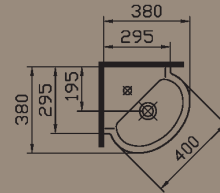

Corner basin, 40 cm.

5375B003-0999

5383B003-0156

Pedestal