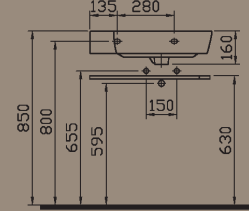

Asymmetrical washbasin right,
60 x 43 cm.

5377B003-0999

5383B003-0156 340-1420
Pedestal Towel bar
(chrome plated brass)

Water
Conservation

2.5 / 4 lt