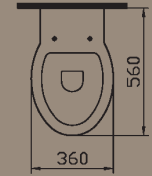

Wall-hung WC pan

5384B003-0075
(compatible with 733-xxxx
concealed cisterns)