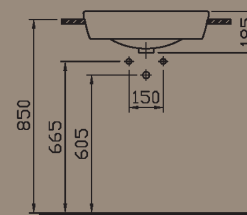

Semi-recessed basin, 55 cm.

5376B003-0001

Semi-recessed basin, 55 cm.
(short projection)

5393B003-0028
(tap hole on the left side)

5393B003-0029
(tap hole on the right side)

Asymmetrical washbasin left,
60 x 43 cm.