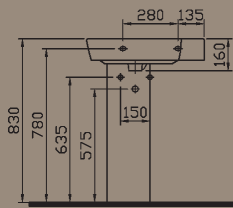

Semi-recessed basin, 55 cm.

5376B003-0001

Semi-recessed basin, 55 cm.
(short projection)

5393B003-0028
(tap hole on the left side)

5393B003-0029
(tap hole on the right side)

Asymmetrical washbasin left,
60 x 43 cm.