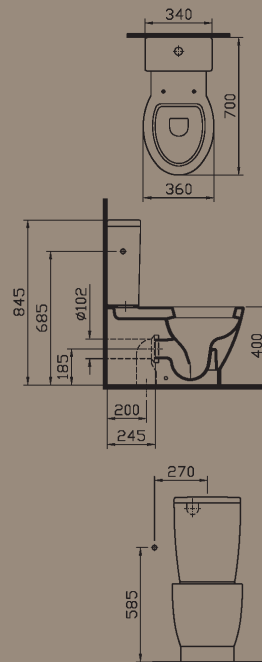

Semi-recessed basin, 55 cm.

5376B003-0001

Semi-recessed basin, 55 cm.
(short projection)

5393B003-0028
(tap hole on the left side)

5393B003-0029
(tap hole on the right side)

Asymmetrical washbasin left,
60 x 43 cm.

5378B003-0999

5383B003-0156 340-1420
Pedestal Towel bar
(chrome plated brass)

Asymmetrical washbasin right,
60 x 43 cm.

5377B003-0999

5383B003-0156 340-1420
Pedestal Towel bar
(chrome plated brass)

Water
Conservation

2.5 / 4 lt

Wall-hung WC pan

5384B003-0075
(compatible with 733-xxxx
concealed cisterns)

Floor standing WC

5385B003-0075

*(compatible with 733-xxxx
concealed cisterns)*

Close coupled WC, back-to-wall

5388B003-0096

5390B003-0107 Cistern (bottom inlet)
5390B003-5450 Cistern (bottom inlet) (dual flush cistern mechanism is included)

Close coupled WC, back-to-wall

5388B003-0585

5390B003-0312 Cistern (side inlet)
5390B003-5451 Cistern (side inlet) (dual flush cistern mechanism is included)